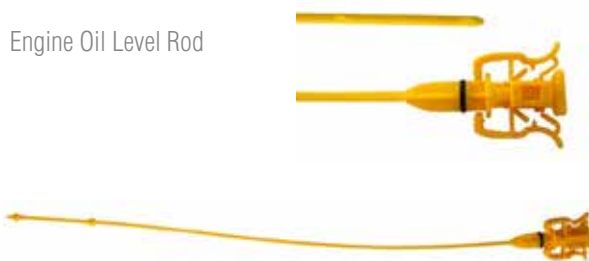

ACP- 1425

Ref.No: **7701060939**

Symbol / 2009-2012
Thalia / 2008-2016

Engine Oil Level Rod Diesel
Type

ACP- 1426

Ref.No: **8200676299**

Master II / 1998-2010

Engine Oil Level Rod